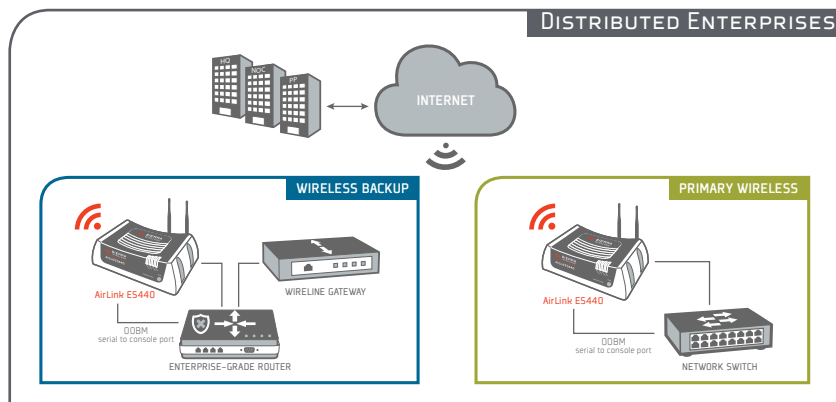

Sierra Wireless AirLink® ES440

Enterprise 4G LTE gateway and terminal server

The AirLink® ES440 enterprise gateway delivers mission-critical 4G LTE connectivity when primary landline connections are unavailable. Deployed with an enterprise router, the ES440 supports a best-in-class business continuity strategy by enabling out-of-band management (OOBM) capability to network operations while leveraging the router's instant failover and firewall features.

In addition, the ES440 can be configured to send its management data via the DSL/cable gateway using reliable static route protocol to reduce wireless network costs. Benefits to this enterprise-class business continuity solution include:

OUT-OF-BAND MANAGEMENT (OOBM)

Using the AirLink ES440's serial port to connect to the console port of the router, IT administrators can troubleshoot and repair network equipment over wireless wide area networks (WWAN). This terminal server capability allows operation centers to remotely reboot, configure, and update a router via the ES440 using Reverse Telnet and SSH protocols. As a result, remote personnel no longer need to manually reset their networking equipment and IT administrators can dramatically reduce the number of field visits.